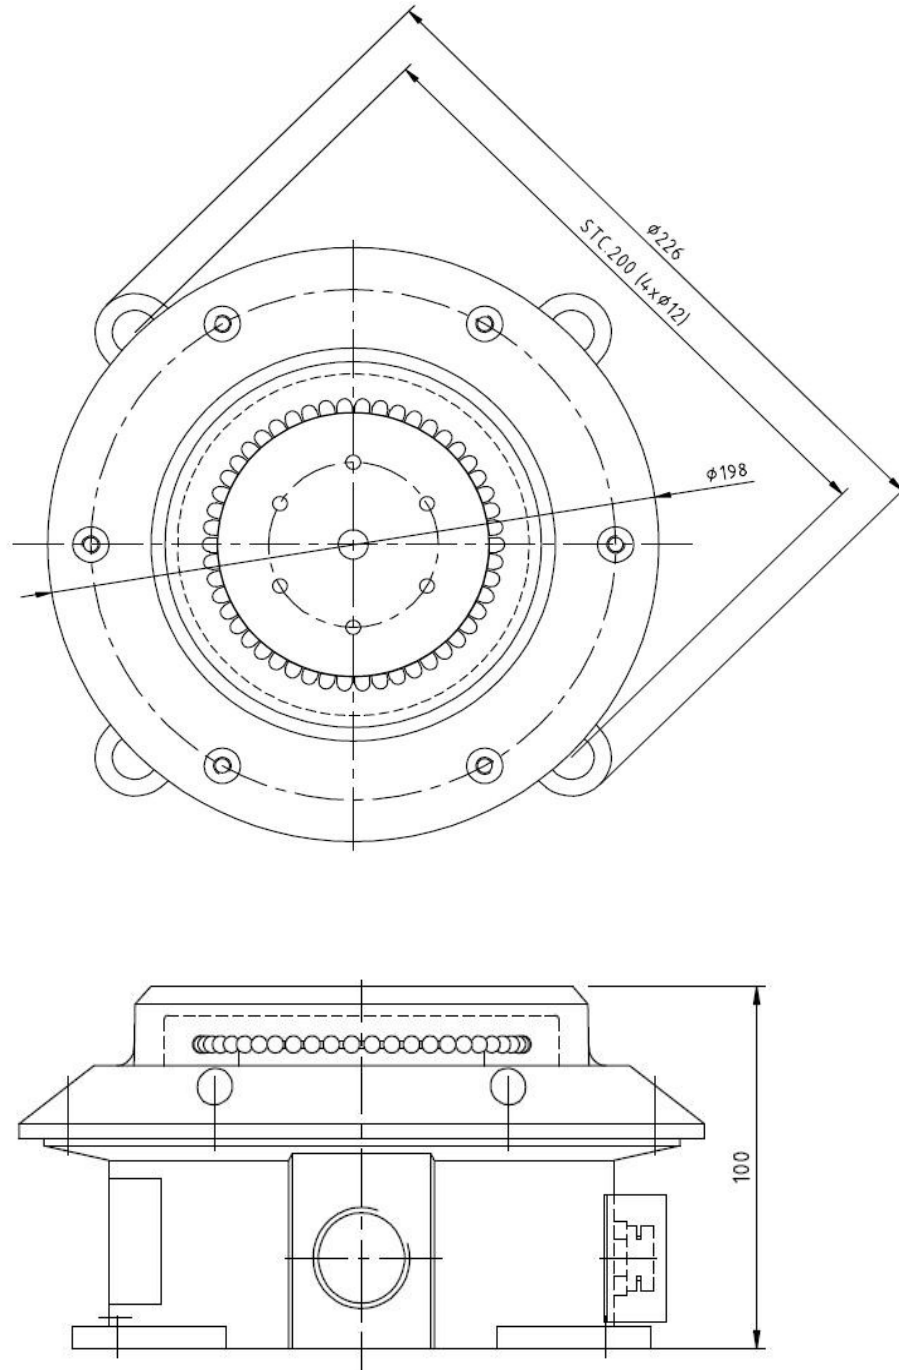

GREEN LED HELIDECK PERIMETER LIGHT TYPE IHP 150

Drawings:

I.T.O. Vaarwegmarkering BV
's Gravendijkseweg 23 2201 CZ Noordwijk Holland
E-mail info@itonavaids.com

tel. +31 71 3611987
fax. +31 71 3614219
www.itonavaids.com